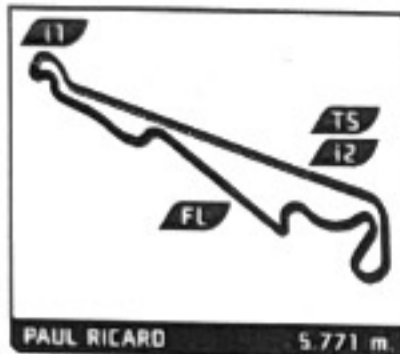

PORSCHE

CARRERA CUP FRANCE

Porsche Carrera Cup France

4 Hours of Le Castellet

Race 1 (30 Minutes)

Starting Grid

2:00.636 Gilles COLOMBANI ABM 66	- 11 -	97 Speedlover	Dominique BASTIEN 2:02.781
1:59.867 Jordan BOISSON TFT Racing 5	- 10 -	88 Schumacher CLRT	Jean-Philippe GAMBARO 2:00.583
1:59.129 Eric DEBARD Debard Automobiles by Racetivity 81	- 9 -	67 TFT Racing	Jérémie LESOUDIER 1:59.255
1:57.911 Marc GUILLOT ABM 21	- 8 -	44 Racing Technology	Cyril CAILLO 1:58.561
1:57.569 Louis ROUSSET Martinet-Forestiere Racing 29	- 7 -	22 Speedlover	Kobe PAUWELS 1:57.633
1:57.354 Jérôme BOULLERY Racing Technology 7	- 6 -	14 Martinet by Alméras	Fernando MONJE 1:57.354
1:56.809 Marcus AMAND Schumacher CLRT 99	- 5 -	27 Martinet-Forestiere Racing	Marlon HERNANDEZ 1:57.155
1:56.749 Victor BERNIER Martinet by Alméras 17	- 4 -	74 ABM	Florian LATORRE 1:56.779
1:56.436 Paul CAUHAUPE CLRT Schumacher 33	- 3 -	2 TFT Racing	Benjamin PAQUE 1:56.477
1:56.184 Mathys JAUBERT Martinet by Alméras 16	- 2 -	77 CLRT Schumacher	Louis PERROT 1:56.280
	- 1 -	11 Schumacher CLRT	Alessandro GHIRETTI 1:56.158