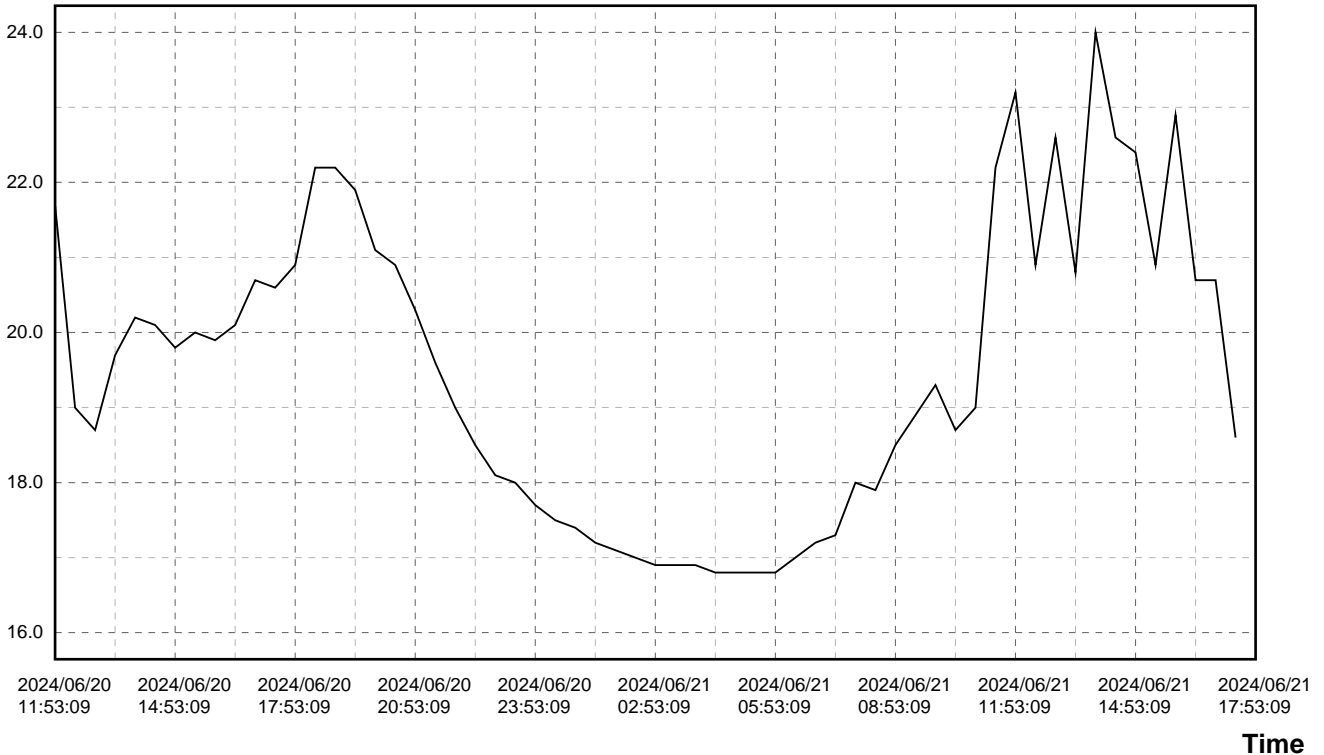

DATA LOG

File Created At: 2024/06/21 17:24:20

Device Information

Device Code :	RC-5+	Probe Type :	Temperature(internal)
Serial Number :	EFI23C102998	Firmware Version :	V5.4
Mode Code :	TLC30A08B		

Trip Information

Trip Id: 003
Description : Temperature recording.

Mark Event

N/A

Configuration Information

Start Mode :	Immediately	Log Interval :	30m
Start Delay :	0s	Cycle Switch :	Disable
Time Base :	UTC +02:00	Stop Mode :	Manual + Software
Repeat Start :	Enable		

Alarm Zone	Allow Time	Alarm Type	Total Time	Violations	Status

No Alarm Set.

Logging Summary

Highest :	24.0 °C	Start Time :	2024/06/20 11:53:09
Lowest :	16.8 °C	Stop Time :	2024/06/21 17:23:09 (temporary)
Average :	19.4 °C	Elapsed Time :	1d 5h 30m
MKT :	19.7 °C	Data Points :	60
First Alarm (Te):	N/A		

Normal — Over(Te) — Below(Te) — Error(Te) .....