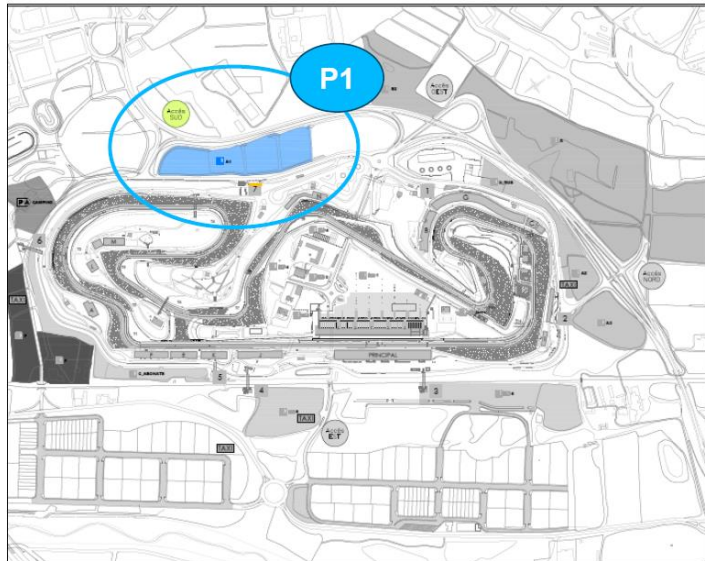

BARCELONE – Paddock ACCESS

L'ensemble des camions devront être au Parking Overflow à 17h00, le mercredi 02 avril.
All truck must be at the Overflow Parking at 05.00 pm on Wednesday, April 02nd.

WAITING / OVERFLOW AREA

	Timing	Team
Mercredi 02 avril Wednesday, April 02 nd	17h00	Schumacher CLRT
	17h10	321 Perform
	17h10	EST1
	17h20	Debard Automobiles by Racetivity
	17h20	ABM
	17h50	Racing Technology
	18h00	Martinet by Alméras
	18h00	TFT Racing